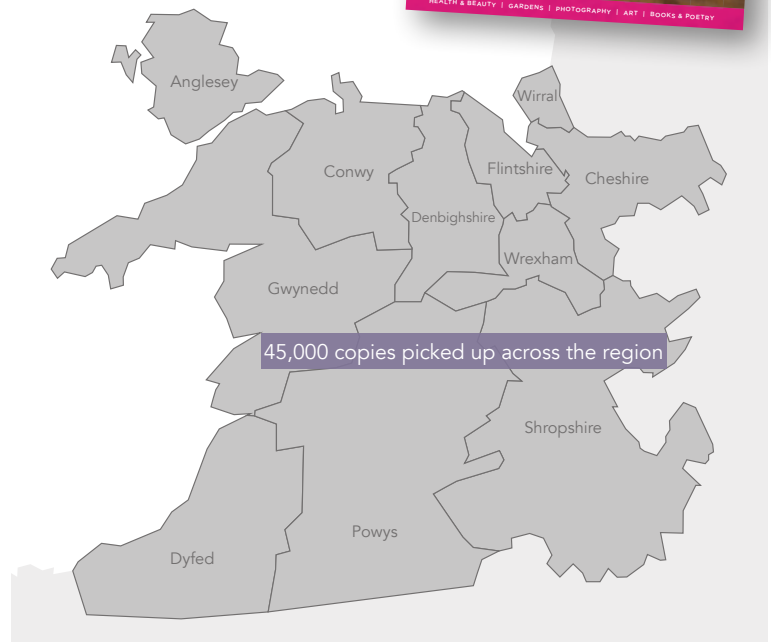

EVERY ISSUE, **45,000** COPIES OF SHIRE MAGAZINE ARE PICKED UP FROM:

- North Wales** including Wrexham, Flint, Mold, Ruthin, Denbigh, Rhyl, Prestatyn, Abergelge, Colwyn Bay, Llandudno, Llandudno Junction,
- Mid Wales** including Newtown, Welshpool, Ceredigion and Powys
- Shropshire** including Telford, Shrewsbury, Wellington, Oswestry, Ludlow, Ellesmere, Bridgnorth, Market Drayton and Whitchurch
- Cheshire** including Chester, Saltney, Upton, Connah's Quay, Ellesmere Port, Nantwich, Crewe, Northwich, Middlewich, Congleton and Winsford
- Wirral** including Rock Ferry, Prenton, Birkenhead, Liscard, West Kirby, Birkenhead, Heswall, Bromborough and Neston

As well as the major supermarkets, we distribute SHIRE to:

- Farm shops
- Restaurants
- Town centres & libraries
- Local shops
- Shopping centres
- Heritage sites
- Coffee shops
- Leisure centres
- Hotels
- Visitor attractions
- Caravan parks
- Theatres
- Garden centres
- Railways
- Resorts
- Tourist Information centres
- Holiday parks

Supermarkets

Family attractions

Visitor attractions

Heritage sites

Farm shops

Theatres

Hotels

Holiday sites